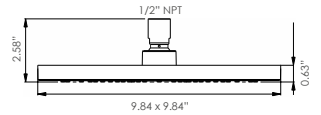

Flow rate: 1.75 gpm CEC compliant
Finish: Chrome
SKU: DE0105NPT-1.75N/US

Flow rate: 1.75 gpm CEC compliant
Finish: Brushed Nickel
SKU: DE0134NPT-1.75N/US

- Showerhead
- Minimalistic, timeless, clean design
 - Ø 250 mm / 10"
 - Nikles dropless technology for quick draining shower head
 - Intelligent water distribution resulting in minimal water consumption while maintaining excellent shower comfort
 - Nikles easy-to-clean technology
 - Energy saving
 - 1.75 flow limiter installation (NPT available)
 - Adjustable

- Showerhead
- Minimalistic, timeless, clean design
 - 250 X 250 mm / 10 x 10 "
 - Nikles dropless technology for quick draining shower head
 - Intelligent water distribution resulting in minimal water consumption while maintaining excellent shower comfort
 - Nikles easy-to-clean technology
 - Energy saving
 - 1.75 flow limiter installation (NPT available)
 - Adjustable