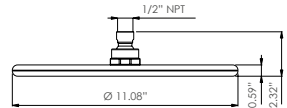

Flow rate: 2.5 gpm
Finish: Chrome
SKU: BY300R05NPT-2.5N/US

Flow rate: 2.5 gpm
Finish: Brushed Nickel
SKU: BY300R34NPT-2.5N/US

- Timeless, organic design
- Ø 300 mm / 11.8" diameter rain spray
- Intelligent water distribution
- Nikles "Easy-to-Clean" technology
- 1.75 or 2.5 GPM flow limiter installation (NPT available)

List price
 Chrome/Carbon \$ 539.00

Flow rate: 1.75 gpm CEC compliant
Finish: Chrome/Carbon
SKU: BY300R51NPT-1.75N/US

Flow rate: 2.5 gpm
Finish: Chrome/Carbon
SKU: BY300R51NPT-2.5N/US

- Timeless, organic design
- Ø 300 mm / 11.8" diameter rain spray
- Intelligent water distribution
- Nikles "Easy-to-Clean" technology
- 1.75 or 2.5 GPM flow limiter installation (NPT available)