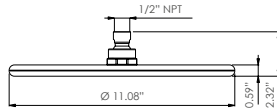

- Showerhead
- Minimalistic, timeless, clean design
 - 250 X 250 mm / 10 x 10 "
 - Nikles dropless technology for quick draining shower head
 - Intelligent water distribution resulting in minimal water consumption while maintaining excellent shower comfort
 - Nikles easy-to-clean technology
 - Energy saving
 - 1.75 flow limiter installation (NPT available)
 - Adjustable

INFINITY 300 ROUND

- Timeless, organic design
- Ø 300 mm / 11.8" diameter rain spray
- Intelligent water distribution
- Nikles "Easy-to-Clean" technology
- 1.75 or 2.5 GPM flow limiter installation (NPT available)

Flow rate: 2.5 gpm
Finish: Chrome
SKU: BY300R05NPT-2.5N/US

Flow rate: 2.5 gpm
Finish: Brushed Nickel
SKU: BY300R34NPT-2.5N/US

- Timeless, organic design
- Ø 300 mm / 11.8" diameter rain spray
- Intelligent water distribution
- Nikles "Easy-to-Clean" technology
- 1.75 or 2.5 GPM flow limiter installation (NPT available)