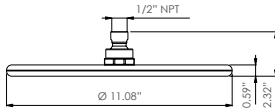

INFINITY 300 ROUND

- Timeless, organic design
- Ø 300 mm / 11.8" diameter rain spray
- Intelligent water distribution
- Nikles "Easy-to-Clean" technology
- 1.75 or 2.5 GPM flow limiter installation (NPT available)