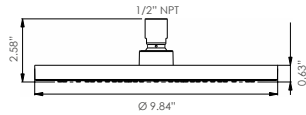

Flow rate: 1.75 gpm CEC compliant
Finish: Chrome
SKU: DE0105NPT-1.75N/US

Flow rate: 1.75 gpm CEC compliant
Finish: Brushed Nickel
SKU: DE0134NPT-1.75N/US

- Showerhead
- Minimalistic, timeless, clean design
 - Ø 250 mm / 10"
 - Nikles dropless technology for quick draining shower head
 - Intelligent water distribution resulting in minimal water consumption while maintaining excellent shower comfort
 - Nikles easy-to-clean technology
 - Energy saving
 - 1.75 flow limiter installation (NPT available)
 - Adjustable

- Showerhead
- Minimalistic, timeless, clean design
 - 250 X 250 mm / 10 x 10 "
 - Nikles dropless technology for quick draining shower head
 - Intelligent water distribution resulting in minimal water consumption while maintaining excellent shower comfort
 - Nikles easy-to-clean technology
 - Energy saving
 - 1.75 flow limiter installation (NPT available)
 - Adjustable

INFINITY 300 ROUND

- Timeless, organic design
- Ø 300 mm / 11.8" diameter rain spray
- Intelligent water distribution
- Nikles "Easy-to-Clean" technology
- 1.75 or 2.5 GPM flow limiter installation (NPT available)