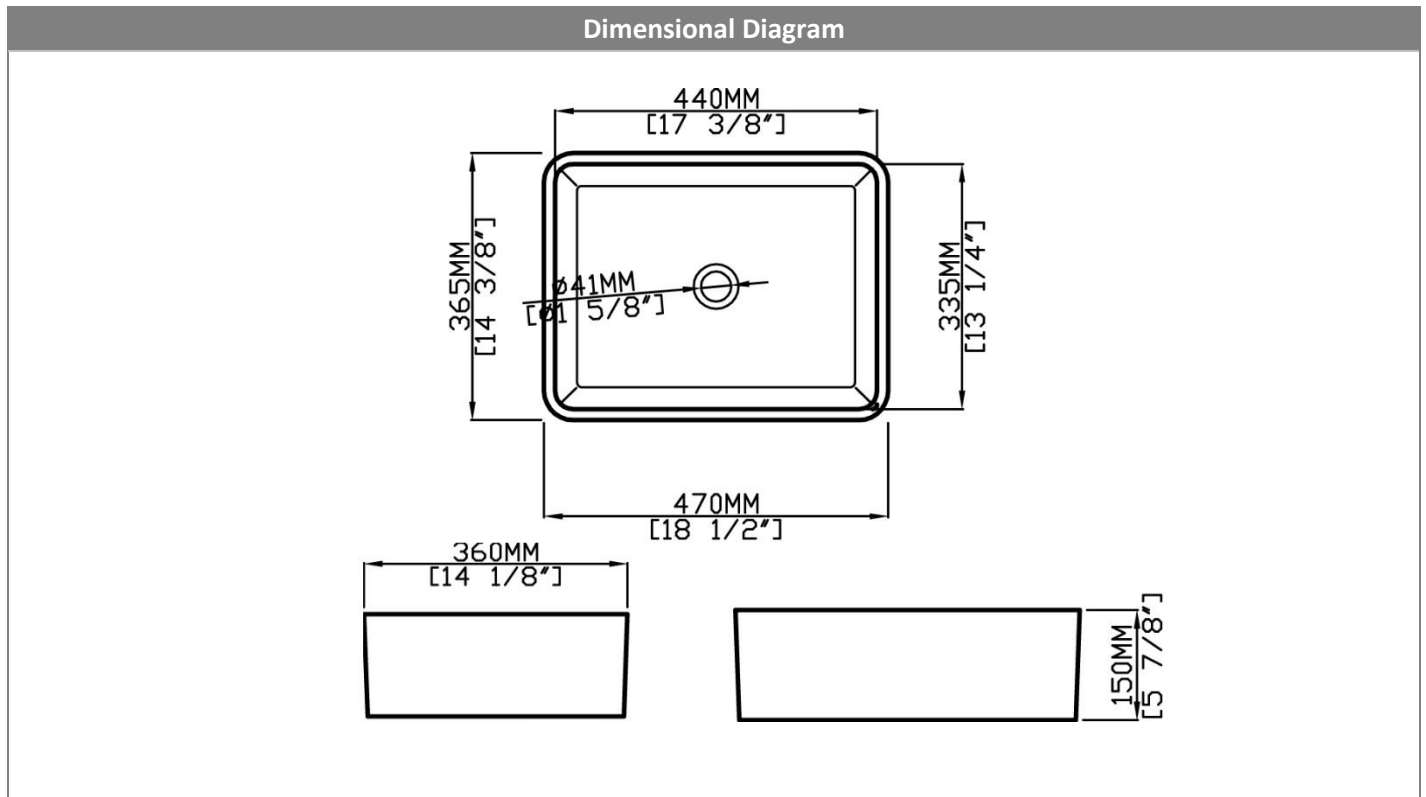

Nominal Dimensions

- Inner dimension: 17-3/8" x 13-1/4"
- Outer dimension: 18-1/2" x 14-3/8" x 5-7/8"

Compliance Certifications

meets or exceeds the following specifications:

- ASME A112.19.2M
- CSA B45.1

Glaze Color Options

.01 White

IMPORTANT: Dimensions are nominal and may vary within the range of tolerance per by NSI Standard A112.19.2. These measurements are subject to change. No responsibility is assumed for use of superseded or voided pages.

Due to such nominal variations with all ceramic products, vanity countertops to be used with ceramic sinks should **only** be cut with the **actual** sink intended for installation, to physically ensure that cut-out dimensions are appropriate and not to scale, and are not suitable for use as a cut-out template. No responsibility is assumed for the use or mis-use of these pages for installation purposes.