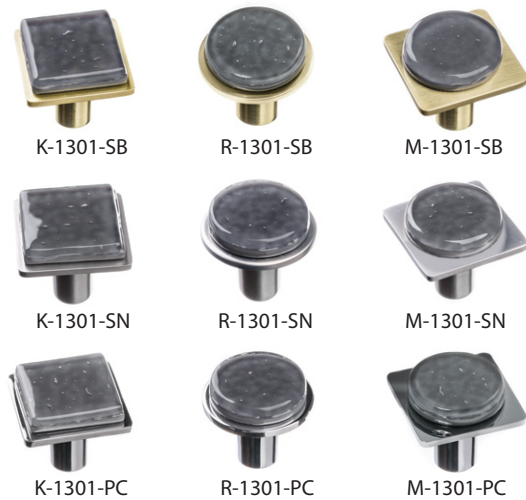

Geometric – These simple, versatile knobs provide interest and shine, without demanding all of the attention.

White

Irid Black

Slate Gray

White

All square knobs: 1-1/4" square, 1-1/4" projection • **All round knobs:** 1-1/4" diameter, 1-1/4" projection. Sietto offers three options for back bases: satin brass (SB), satin nickel (SN), and polished chrome (PC).

Bandwidth – Add simple pattern and neutral colors to harmonize with the entire room.

White

Square knob: 1" square, 1-1/8" projection • **Long knob:** 1-3/4" x 1", 1-1/8" projection • **Pull:** 5" x 1", 1-1/8" projection. Sietto offers one option for back bases: satin nickel (SN).