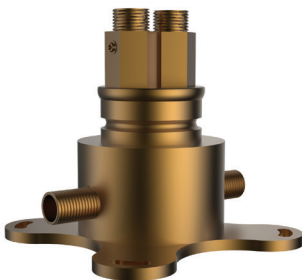

SANTEC

FLUID IMAGINATION

NEW E-SERIES FLOOR MOUNT TUB FILLERS

—

INDUSTRY LEADING

16 GALLONS PER MINUTE FLOW

ALL BRASS

HANDLE-MATCHED COLLECTIONS

SANTEC

FLUID IMAGINATION

NEW E-SERIES FLOOR MOUNT TUB FILLERS

FLOOR MOUNT TUB FILLER WITH HAND SHOWER

16 GPM
 Handle-Matched Collections
 57" Hand shower hose included
 Hand shower is 2.0 GPM
 ROUGH NOT INCLUDED

ALLURE

CHADWICK

EBIS

"BO" Handle style

"PT" Handle style

"BL" Handle style

"HK" Handle style

"GL" Handle style

"HY" Handle style

ROUGH AVAILABLE

P0799

ROUGH - FLOOR MOUNT TUB FILLER

\$ 399.00

Above floor shut-offs included
 Two 1/2" inlet ports
 Mounting screws included
 Mud guard included