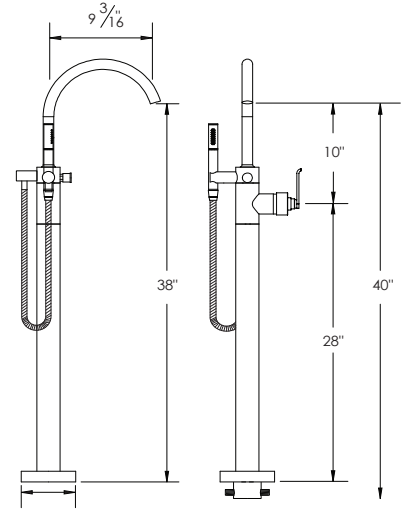

FLOOR MOUNT TUB FILLER WITH HAND SHOWER

16 GPM
Handle-Matched Collections
57" Hand shower hose included
Hand shower is 2.0 GPM
ROUGH NOT INCLUDED

Polished Chrome

$ 1,840.00

Satin Nickel

$ 2,120.00