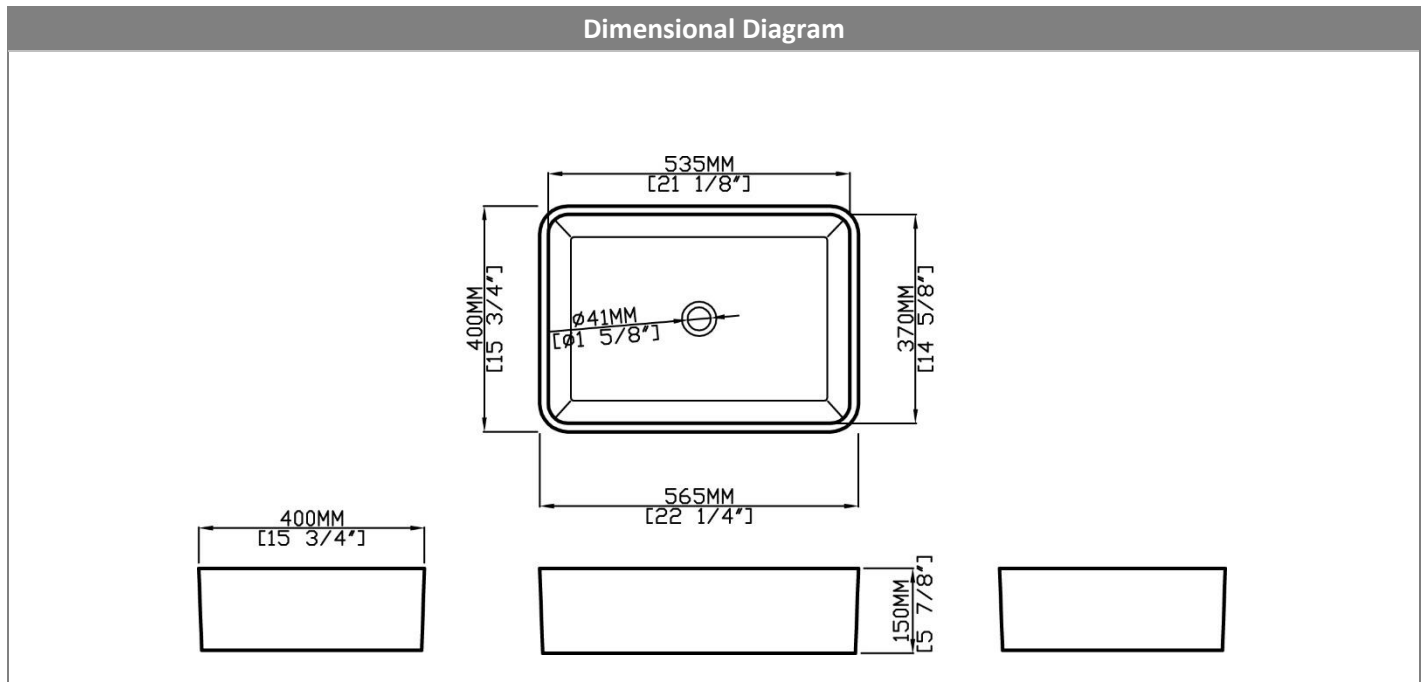

#### Nominal Dimensions

- Inner dimension: 21-1/8" x 14-5/8"
- Outer dimension: 22-1/4" x 15-3/4" x 5-7/8"

#### Glaze Color Options

**.01** White

**IMPORTANT:** Dimensions are nominal and may vary within the range of tolerance per by NSI Standard A112.19.2. These measurements are subject to change. No responsibility is assumed for use of superseded or voided pages.

Due to such nominal variations with all ceramic products, vanity countertops to be used with ceramic sinks should **only** be cut with the **actual** sink intended for installation, to physically ensure that cut-out dimensions are appropriate and not to scale, and are not suitable for use as a cut-out template. No responsibility is assumed for the use or mis-use of these pages for installation purposes.